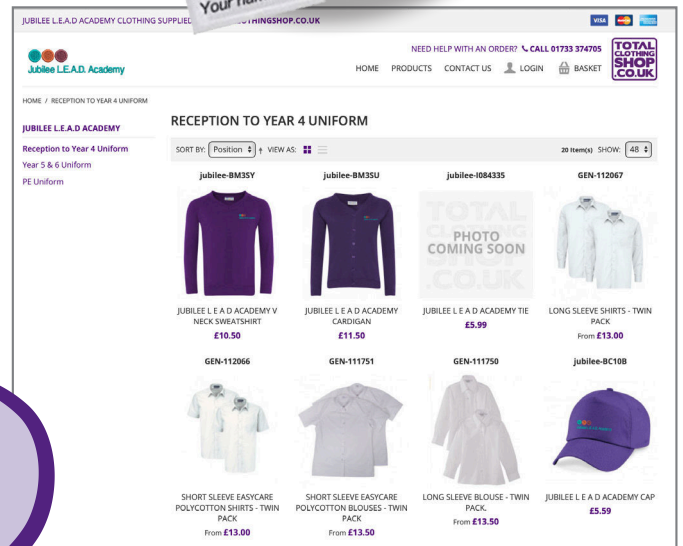

Kind regards

Christine, James, Ben and Janet

The Schools Team | Total Clothing, part of F R Monkhouse Ltd

HOW TO ORDER ONLINE

- Follow your school link in this booklet or alternatively you can go to totalclothing.co.uk and select your school.
- Click & Collect from our shop or have your uniform delivered to your home.

EARLY BIRD OFFER
SPEND OVER £35.00 & RECEIVE 25 FREE NAME TAPES (RRP £3.99)
When you order between May 12th and 30th June 2021

HINTS & TIPS
DON'T FORGET
 To order by Thursday 12th August for delivery before back to school.