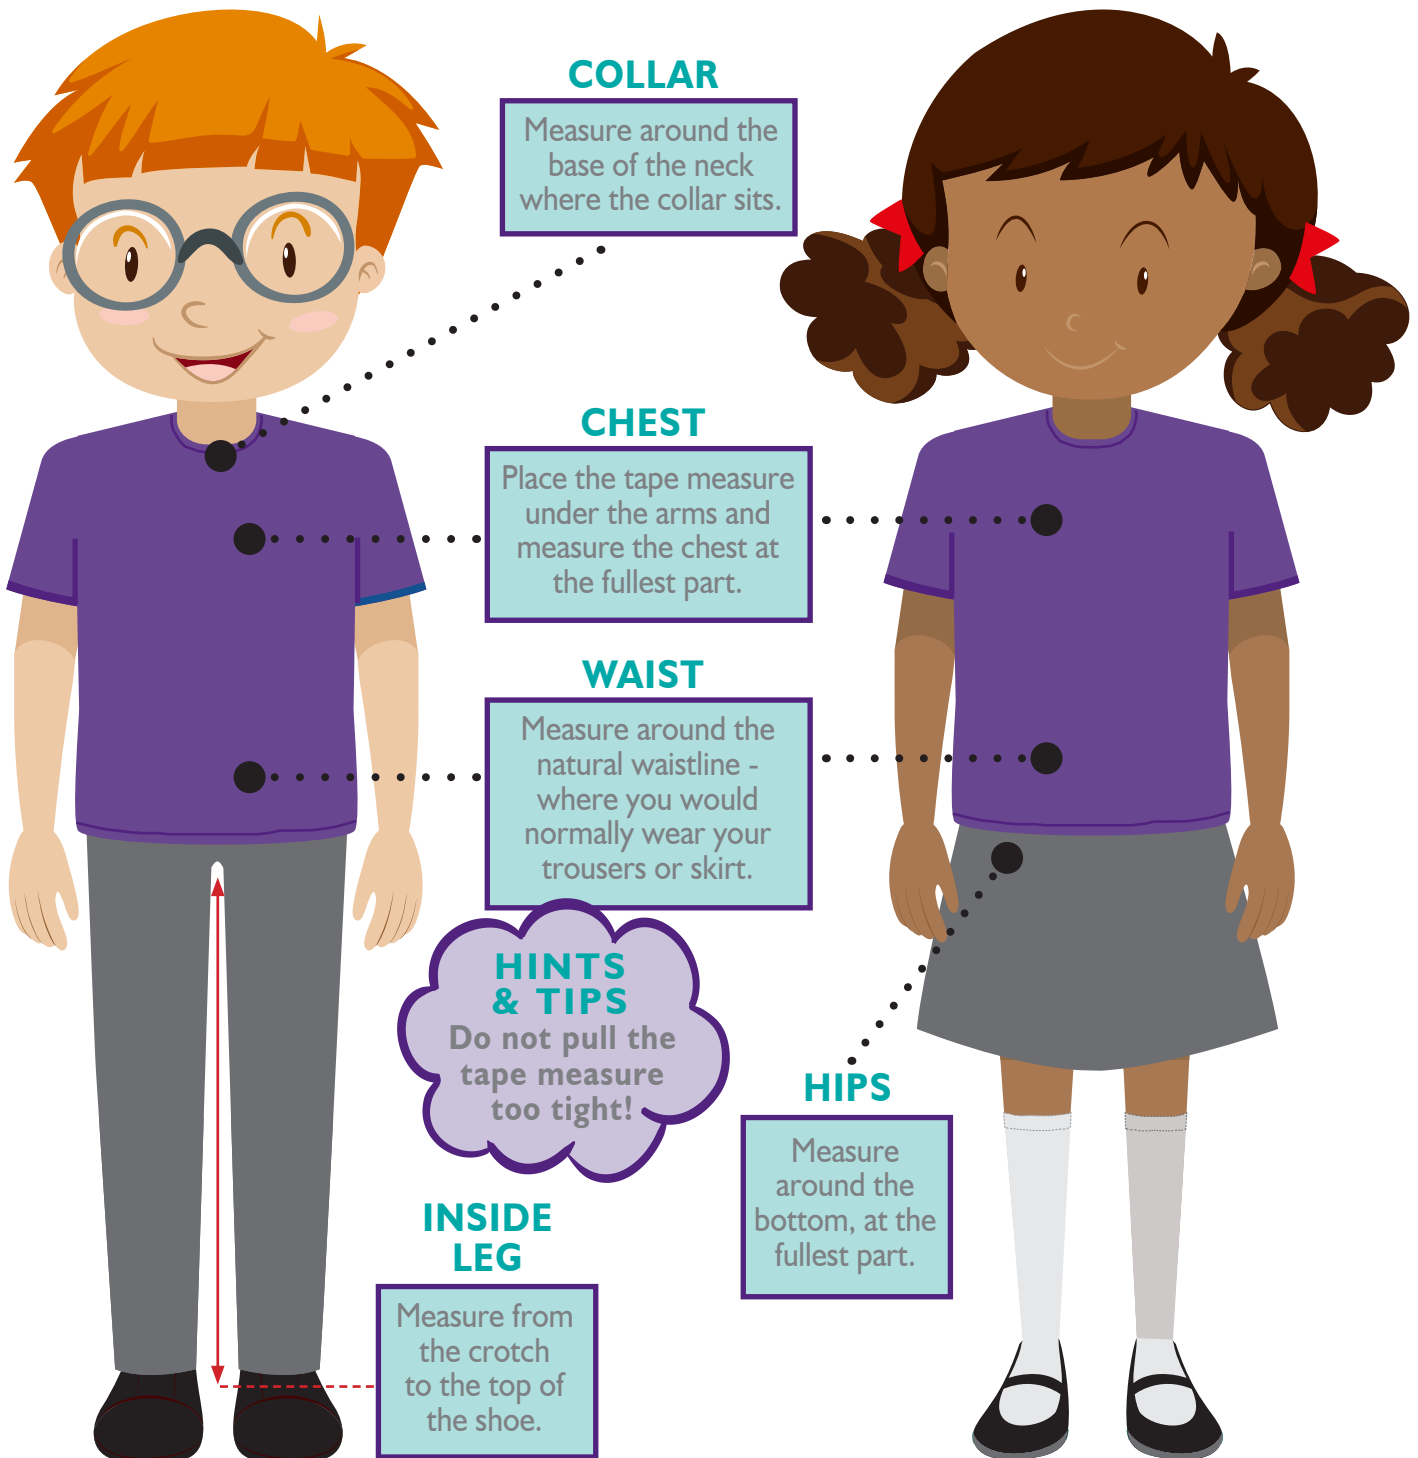

UNIFORM MEASURING GUIDE

How to measure your child for school uniform

HINTS & TIPS

HINTS & TIPS SWEATSHIRTS

Make sure you leave enough growing room in the body and arms.

HINTS & TIPS POLO SHIRTS

This is not a shaped garment and the polos are a generous fit. Choose the size relating to your child's age.

HINTS & TIPS PLEASE NOTE...

All our polo shirts, sweatshirts and PE t-shirts come in age sizes. 3/4 years, 5/6 years, 7/8 years, 9/10 years, 11/12 years, and 13 years.

HINTS & TIPS ALL OF OUR GARMENTS

Are easy to wash and dry quickly.